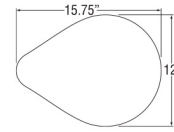

Optional casters make moving the furniture for cleaning, maintenance, or use effortless.

General Information

Lounge Chair

Loveseat

Sofa

Lounge Chair w/Tablet Arm

General Dimensions				
Seat width	21-3/4"	43-3/4"	65-1/2"	21-3/4"
Seat depth	20"	20"	20"	20"
Seat height	18-1/2"	18-1/2"	18-1/2"	18-1/2"
Arm width	4-1/2"	4-1/2"	4-1/2"	4-1/2"
Arm height	24-1/2"	24-1/2"	24-1/2"	24-1/2"
Overall Dimensions				
Width	31-1/2"	53-1/2"	75-1/2"	31-1/2"
Depth	30"	30"	30"	30"
Height	32-1/2"	32-1/2"	32-1/2"	32-1/2"
Tablet width				22"
Tablet depth				13"

Tablet Arm Options

Bowfront Tablet

Standard Jessa™ Tablet

Standard Teacup Tablet

Teardrop Tablet