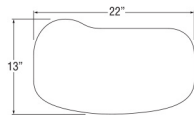

Optional casters make moving the furniture for cleaning, maintenance, or use effortless.

General Information

Lounge Chair

Loveseat

Sofa

Lounge Chair w/Tablet Arm

General Dimensions				
Seat width	21-3/4"	43-3/4"	65-1/2"	21-3/4"
Seat depth	20"	20"	20"	20"
Seat height	18-1/2"	18-1/2"	18-1/2"	18-1/2"
Arm width	4-1/2"	4-1/2"	4-1/2"	4-1/2"
Arm height	24-1/2"	24-1/2"	24-1/2"	24-1/2"
Overall Dimensions				
Width	31-1/2"	53-1/2"	75-1/2"	31-1/2"
Depth	30"	30"	30"	30"
Height	32-1/2"	32-1/2"	32-1/2"	32-1/2"
Tablet width				22"
Tablet depth				13"

Tablet Arm Options

Bowfront Tablet

Standard Jessa™ Tablet

Standard Teacup Tablet

Teardrop Tablet