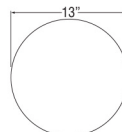

Optional casters make moving the furniture for cleaning, maintenance, or use effortless.

General Information

Lounge Chair

Loveseat

Sofa

Lounge Chair w/Tablet Arm

General Dimensions				
Seat width	21-3/4"	43-3/4"	65-1/2"	21-3/4"
Seat depth	20"	20"	20"	20"
Seat height	18-1/2"	18-1/2"	18-1/2"	18-1/2"
Arm width	4-1/2"	4-1/2"	4-1/2"	4-1/2"
Arm height	24-1/2"	24-1/2"	24-1/2"	24-1/2"
Overall Dimensions				
Width	31-1/2"	53-1/2"	75-1/2"	31-1/2"
Depth	30"	30"	30"	30"
Height	32-1/2"	32-1/2"	32-1/2"	32-1/2"
Tablet width				22"
Tablet depth				13"

Tablet Arm Options

Bowfront Tablet

Standard Jessa™ Tablet

Standard Teacup Tablet

Teardrop Tablet