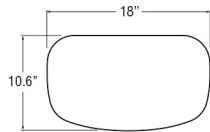

Optional casters make moving the furniture for cleaning, maintenance, or use effortless.

General Information

Lounge Chair

Loveseat

Sofa

Lounge Chair w/Tablet Arm

General Dimensions				
Seat width	21-3/4"	43-3/4"	65-1/2"	21-3/4"
Seat depth	20"	20"	20"	20"
Seat height	18-1/2"	18-1/2"	18-1/2"	18-1/2"
Arm width	4-1/2"	4-1/2"	4-1/2"	4-1/2"
Arm height	24-1/2"	24-1/2"	24-1/2"	24-1/2"
Overall Dimensions				
Width	31-1/2"	53-1/2"	75-1/2"	31-1/2"
Depth	30"	30"	30"	30"
Height	32-1/2"	32-1/2"	32-1/2"	32-1/2"
Tablet width				22"
Tablet depth				13"

Tablet Arm Options

Bowfront Tablet

Standard Jessa™ Tablet

Standard Teacup Tablet

Teardrop Tablet