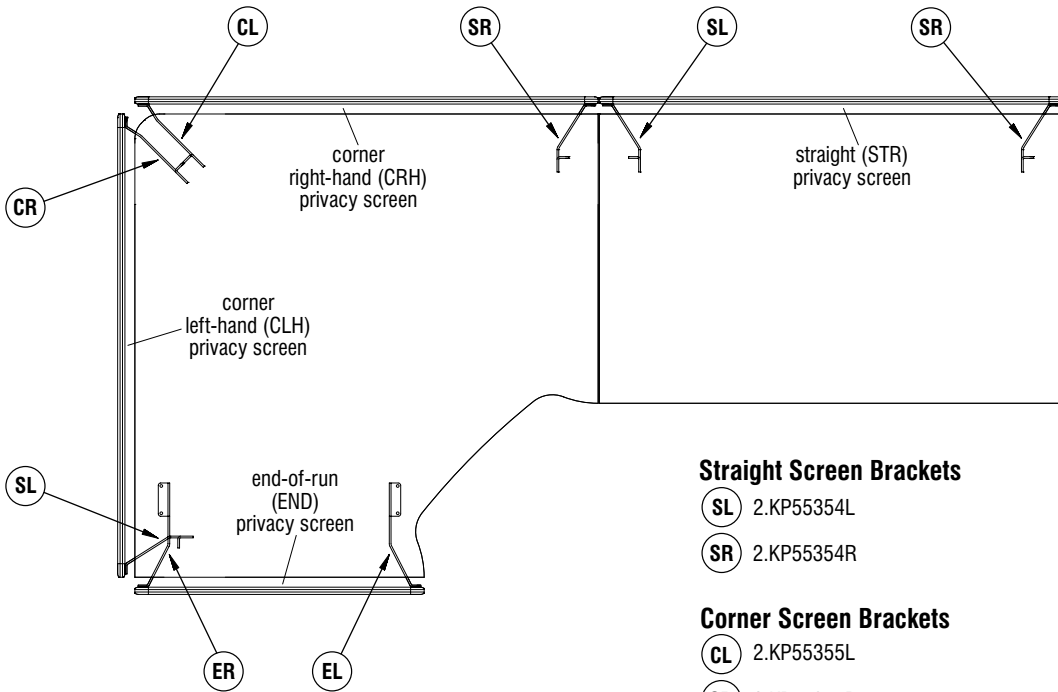

Parts Diagram ■

T-4® Desking

Privacy Screen Bracket Layout

Straight Screen Brackets

SL 2.KP55354L

SR 2.KP55354R

Corner Screen Brackets

CL 2.KP55355L

CR 2.KP55355R

End-of-Run Screen Brackets

EL 2.KP55357L

ER 2.KP55357R